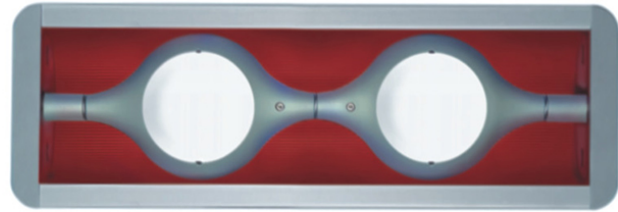

SPACE RECESSED

D96001

GENERAL

Series: Space
Brand: Milan
Division: Design
Mounting Type: Recessed
Mounting Location: Ceiling
Subcategory: Downlight

PHYSICAL

Shape: Rectangle
Length (mm): 445
Length (in): 17 1/2
Width (mm): 150
Width (in): 6
Height (mm): 89
Height (in): 3 1/2
Light Distribution: Direct
Weight (kg): 3.2
Weight (lbs): 7
Diffuser: Glass - Sold Separately
Fixture Finish: Metallic Gray
Fixture Material: Metal

ELECTRICAL

Number of Lamps: 2
Lamp Type: LED Retrofit
Lamp Shape: MR16
Bulb Included: Bulb Not Included
Total Output Wattage (W): 10
Max. Wattage Per Lamp (W): 5
Lamp Base: GU10

LED

OPTICAL

RATINGS AND CERTIFICATIONS

Certified By: CSA Certified to UL and CSA Standards
IP rating: IP20

PROJECT	
TYPE	
NOTES	
QUANTITY	
DATE	

150mm 6"